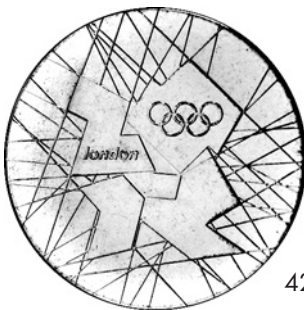

419. **Beijing 2008. Opening and Closing Ceremony Tickets, Plus Fencing, Shooting, Cycling, Track, Handball and Modern Pentathlon Full Tickets.** All 20.2x9cm (7.5"x3.5"). All are full tickets, EF. (7 pcs.) (\$160)

426

431

427

428

420. **Beijing 2008. Silver Diploma for Baseball to the Cuban Team.** Silver silk, 45x35cm (17.7"x13.8"). Silver-colored silk surrounds legend in center, facsimile signatures of IOC President Rogge and of Liu Ai, President of the Chinese Organizing Committee. EF. (\$260)