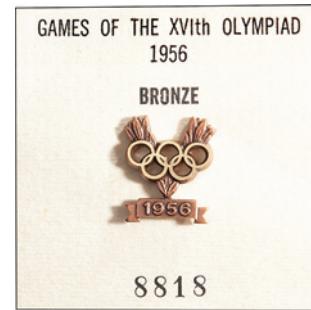

8

9

10

9

11

12

8. **Los Angeles 1932. Bronze Third Place Winner's Medal.** Bronze, 55mm, by Giuseppe Cassioli, struck by Whitehead & Hoag. Victory with palm branch and laurel wreath seated at left, Coliseum in background at right. Rev. Winner carried by jubilant team members. Toned EF. **($5,500)**
9. **Stockholm 1956. 16th Olympic Equestrian Games - Bronze Third Place Winner's Medal.** Housed in its green leather case with logo on top. Bronze, 50mm, by John Sjösvärd/V. Falireus. Ancient Greek horseman left in high relief over "1956 Stockholm" in exergue. Rev. Flaming torch in Olympic rings, Olympic motto below. EF. Only a small number of medals were awarded. Plus IOC Bronze Winner's Pin. Numbered, 13x15mm, housed in its black wallet. Both EF. (2 pcs.) **($12,000)**
10. **Melbourne 1956. Silver Winner's Medal.** Silver, 51mm, by Giuseppe Cassioli, struck by K.G. Luke Ltd. Melbourne. Victory seated above Colosseum Stadium holding laurel wreath and palm branch. Rev. Victorious athlete carried by jubilant teammates. EF. **($6,500)**
11. **Tokyo 1964. Athletics Silver Winner's Medal.** Silver, 63mm, designed by Toshikaka Koshiba after Giuseppe Cassioli (1928). Seated Victory holding palm branch and laurel wreath, Rome's Colosseum stadium at right, award text at top right. Rev. Winner carried by jubilant teammates. *The medal was struck by the Japanese Mint as a trial medal, 2mm thick, before deciding on the final strike.* Small rim bumps on reverse, o.w. toned EF. **($2,000)**