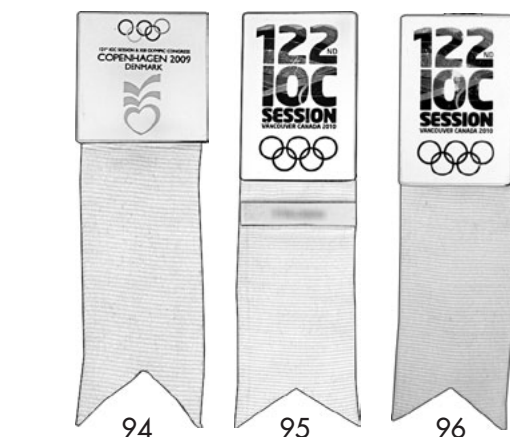

82. **117th IOC Session in Singapore, 2005. IOC Badge.** Pewter, partially enameled in color, 30x53mm. With white ribbon. *London was selected to host the 2012 Olympic Games.* EF. ($200)
2. c83. **118th IOC Session in Torino, 2006. Named IOC Member's Badge.** Iridescent blue, 33x33mm. With white ribbon and bar with name. EF. ($275)
84. **118th IOC Session in Torino, 2006. IOC Badge.** Iridescent blue, 33x33mm. With white ribbon. EF. ($200)
85. **118th IOC Session in Torino, 2006. Guest of the Organizing Committee Badge.** Iridescent blue, 33x33mm. With purple-black-purple ribbon and blue cord. EF. ($175)
5. c86. **119th IOC Session in Guatemala, 2007. Named IOC Member's Badge.** Silvered, multicolor enameled logo, 34x50mm. With white ribbon. *Sochi was selected to host the 2014 Olympic Winter Games.* EF. ($300)
87. **119th IOC Session in Guatemala, 2007. IOC Badge.** Silvered, 38x50mm. Color enameled logo over legend, "IOC MG" below. With white ribbon and blue cord. *Sochi was selected to host the 2014 Winter Games.* EF. ($225)
88. **120th IOC Session in Beijing, 2008. Named IOC Member's Badge.** Red enamel, color rings, 33x33mm. With white ribbon and bar with name. EF. ($300)
89. **120th IOC Session in Beijing, 2008. International Federation Badge.** Multicolor, 33x33mm, with blue ribbon, and red cord. Original packaging. Unc. ($175)
90. **120th IOC Session in Beijing, 2008. Organizing Committee Badge.** Multicolor, 33x33mm, with red ribbon and red cord. Original packaging. Unc. ($175)
91. **120th IOC Session in Beijing, 2008. Guest of Organizing Committee Badge.** Multicolor, with red-white-red ribbon and cord. Original packaging. EF. ($175)
92. **120th IOC Session in Beijing, 2008. Service Badge.** Multicolor enamel, 32x32mm. With purple-black-purple ribbon. EF. ($175)
12. c93. **121st IOC Session in Copenhagen, 2009. Named IOC Member's Badge.** Multicolor enamel, 33x33mm. With white ribbon and named bar. *Rio de Janeiro was selected to host the 2016 Olympic Games.* EF. ($300)

94. **121st IOC Session in Copenhagen, 2009. IOC Badge.** As preceding badge, without name. EF. ($200)
95. **122nd IOC Session in Vancouver, 2010. Named IOC Member's Badge.** Blue and white enamel, 30x47mm. With white ribbon and bar with name. EF. ($300)
96. **122nd IOC Session in Vancouver, 2010. IOC Badge.** Blue and white enamel, 30x47mm. With white ribbon and cord. EF. ($200)

BADGES OF THE OLYMPIC GAMES SUMMER GAMES BADGES

Reference: Elbel, Hans. Official Olympic Participant Badges. A collector's guide. Stockholm 2008.