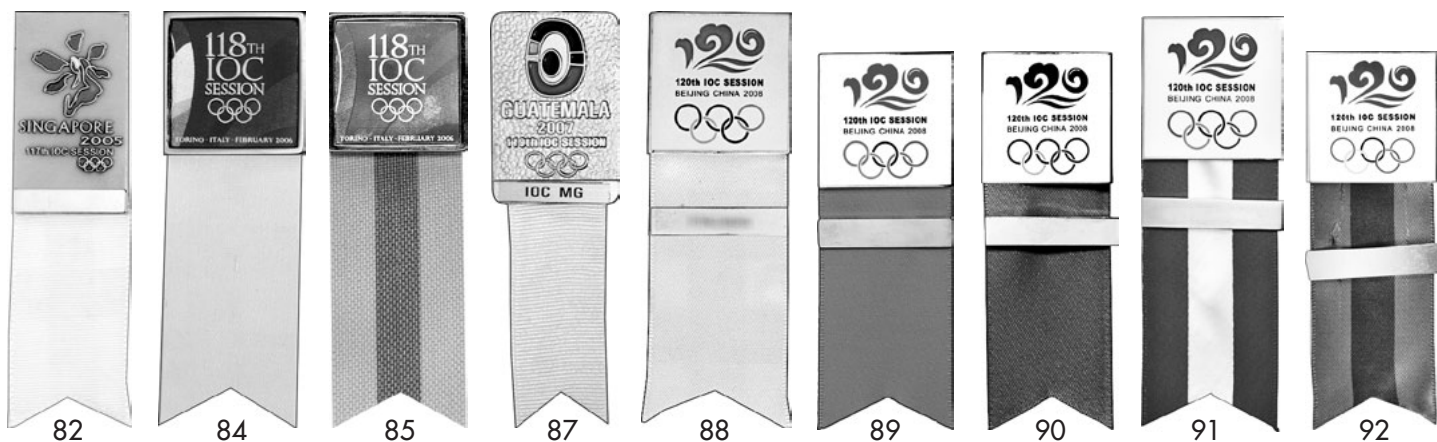

82. **117th IOC Session in Singapore, 2005. IOC Badge.** Pewter, partially enameled in color, 30x53mm. With white ribbon. *London was selected to host the 2012 Olympic Games.* EF. ($200)
2. c83. **118th IOC Session in Torino, 2006. Named IOC Member's Badge.** Iridescent blue, 33x33mm. With white ribbon and bar with name. EF. ($275)
84. **118th IOC Session in Torino, 2006. IOC Badge.** Iridescent blue, 33x33mm. With white ribbon. EF. ($200)
85. **118th IOC Session in Torino, 2006. Guest of the Organizing Committee Badge.** Iridescent blue, 33x33mm. With purple-black-purple ribbon and blue cord. EF. ($175)
5. c86. **119th IOC Session in Guatemala, 2007. Named IOC Member's Badge.** Silvered, multicolor enameled logo, 34x50mm. With white ribbon. *Sochi was selected to host the 2014 Olympic Winter Games.* EF. ($300)
87. **119th IOC Session in Guatemala, 2007. IOC Badge.** Silvered, 38x50mm. Color enameled logo over legend, "IOC MG" below. With white ribbon and blue cord. *Sochi was selected to host the 2014 Winter Games.* EF. ($225)
88. **120th IOC Session in Beijing, 2008. Named IOC Member's Badge.** Red enamel, color rings, 33x33mm. With white ribbon and bar with name. EF. ($300)
89. **120th IOC Session in Beijing, 2008. International Federation Badge.** Multicolor, 33x33mm, with blue ribbon, and red cord. Original packaging. Unc. ($175)
90. **120th IOC Session in Beijing, 2008. Organizing Committee Badge.** Multicolor, 33x33mm, with red ribbon and red cord. Original packaging. Unc. ($175)
91. **120th IOC Session in Beijing, 2008. Guest of Organizing Committee Badge.** Multicolor, with red-white-red ribbon and cord. Original packaging. EF. ($175)
92. **120th IOC Session in Beijing, 2008. Service Badge.** Multicolor enamel, 32x32mm. With purple-black-purple ribbon. EF. ($175)
12. c93. **121st IOC Session in Copenhagen, 2009. Named IOC Member's Badge.** Multicolor enamel, 33x33mm. With white ribbon and named bar. *Rio de Janeiro was selected to host the 2016 Olympic Games.* EF. ($300)

94. **121st IOC Session in Copenhagen, 2009. IOC Badge.** As preceding badge, without name. EF. ($200)
95. **122nd IOC Session in Vancouver, 2010. Named IOC Member's Badge.** Blue and white enamel, 30x47mm. With white ribbon and bar with name. EF. ($300)
96. **122nd IOC Session in Vancouver, 2010. IOC Badge.** Blue and white enamel, 30x47mm. With white ribbon and cord. EF. ($200)

BADGES OF THE OLYMPIC GAMES SUMMER GAMES BADGES

Reference: Elbel, Hans. Official Olympic Participant Badges. A collector's guide. Stockholm 2008.