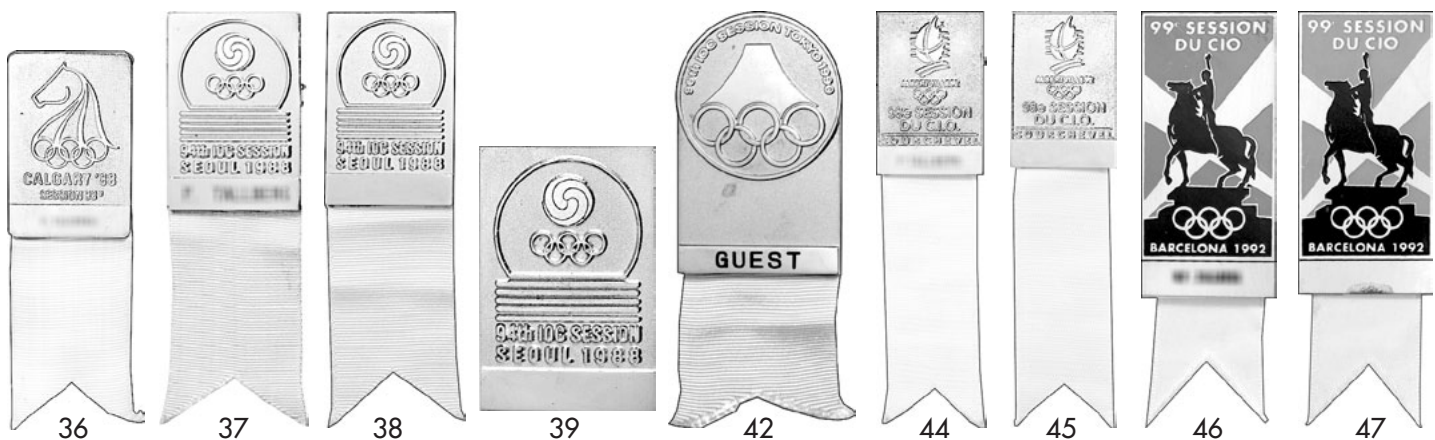

36. **93rd IOC Session in Calgary, 1988. Named IOC Member's Badge.** Goldplated, 30x45mm. With white ribbon. EF. ($275)
37. **94th IOC Session in Seoul, 1988. Named IOC Member's Badge.** Goldplated, 30x45mm. With white ribbon. *Lillehammer was selected to host the 1994 Winter Games.* EF. ($275)
38. **94th IOC Session in Seoul, 1988. IOC Badge.** Goldplated, 30x45mm. With white ribbon. *Lillehammer was selected to host the 1994 Winter Games.* EF. ($200)
39. **94th IOC Session in Seoul Badge, 1988.** Goldplated, 30x45mm. EF. ($100)
5. c40. **95th IOC Session in Puerto Rico, 1989. Named IOC Member's Badge.** Goldplated, 31x57mm. Crowned shield over color rings. With white ribbon. EF. ($350)
6. c41. **96th IOC Session in Tokyo, 1990. Named IOC Member's Badge.** Goldplated, 40x60mm. With white ribbon. *Atlanta was selected to host the 1996 Olympic Games.* EF. ($300)
42. **96th IOC Session in Tokyo, 1990. IOC Guest Badge.** As preceding badge but with "Guest". With white ribbon. EF, sm. spot on badge. ($225)
8. c43. **97th IOC Session in Birmingham, 1997. Named IOC Member's Badge.** Goldplated, partially color enameled, 35x55mm. With white ribbon. EF. ($300)
44. **98th IOC Session in Albertville/Courchevel, 1992. Named IOC Member's Badge.** Goldplated, 29x44mm. With white ribbon. EF. ($300)
45. **98th IOC Session in Albertville/Courchevel, 1992. IOC Badge.** Goldplated, 30x43mm. With white ribbon. EF. ($225)
46. **99th IOC Session in Barcelona, 1992. Named IOC Member's Badge.** Gold colored brass, dark blue and orange enamel, 30x63mm. With white ribbon. EF. ($275)
47. **99th IOC Session in Barcelona, 1992. IOC Badge.** Gold colored brass, dark blue and orange enamel, 30x63mm. With white ribbon. EF. ($200)
48. **100th Centennial IOC Session in Lausanne, 1993. Named IOC Member's Badge.** Goldplated, enameled, 32x67mm. With white ribbon. *86 IOC members attended.* EF. ($300)
49. **100th Centennial IOC Session in Lausanne, 1993. IOC Badge.** As preceding badge, without name. EF. ($175)
50. **100th Centennial IOC Session in Lausanne, 1993. Television Badge.** Goldplated, enameled, 32x67mm. With orange ribbon and cord. *86 IOC members attended.* EF. ($175)
51. **101st IOC Session in Monaco, 1993. Named IOC Member's Badge.** Goldplated, multicolor enamel, 35x53mm. With white ribbon. *Sydney was selected to host the 2000 Olympic Games.* EF. ($300)
52. **101st IOC Session in Monaco Badge, 1993.** Goldplated, multicolor enamel, 35x53mm. No ribbon. *Sydney was selected to host the 2000 Olympic Games.* EF. ($100)
53. **102nd IOC Session in Lillehammer, 1994. Large Named IOC Member's Badge.** Silvered, 57x50mm. Large badge resting in border with name. With white ribbons. EF. ($300)
54. **102nd IOC Session in Lillehammer, 1994. IOC Badge.** Silvered, blue enamel, 39x40mm. With white ribbon. EF. ($200)
20. c55. **Centennial IOC Congress in Paris, 1994. Named IOC Member's Badge.** Goldplated, enameled in 3 French colors, 30x70mm. With white ribbon. EF. ($300)
56. **Centennial IOC Congress in Paris, 1994. IOC Badge.** As preceding badge but without name. EF. ($175)