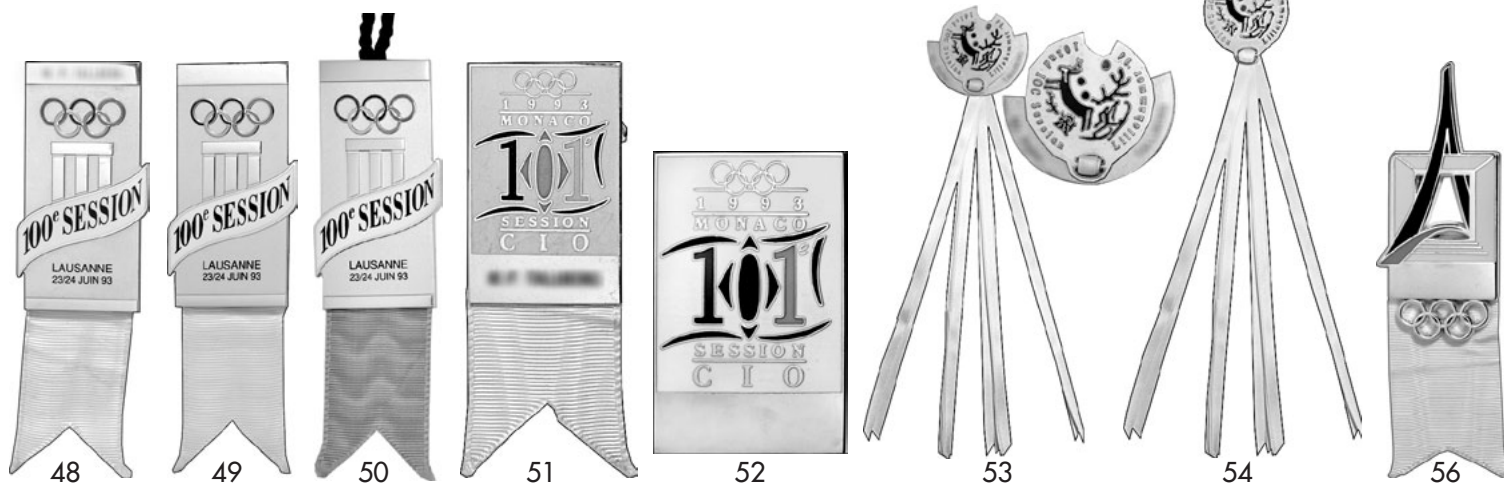

36. **93rd IOC Session in Calgary, 1988. Named IOC Member's Badge.** Goldplated, 30x45mm. With white ribbon. EF. ($275)
37. **94th IOC Session in Seoul, 1988. Named IOC Member's Badge.** Goldplated, 30x45mm. With white ribbon. *Lillehammer was selected to host the 1994 Winter Games.* EF. ($275)
38. **94th IOC Session in Seoul, 1988. IOC Badge.** Goldplated, 30x45mm. With white ribbon. *Lillehammer was selected to host the 1994 Winter Games.* EF. ($200)
39. **94th IOC Session in Seoul Badge, 1988.** Goldplated, 30x45mm. EF. ($100)
5. c40. **95th IOC Session in Puerto Rico, 1989. Named IOC Member's Badge.** Goldplated, 31x57mm. Crowned shield over color rings. With white ribbon. EF. ($350)
6. c41. **96th IOC Session in Tokyo, 1990. Named IOC Member's Badge.** Goldplated, 40x60mm. With white ribbon. *Atlanta was selected to host the 1996 Olympic Games.* EF. ($300)
42. **96th IOC Session in Tokyo, 1990. IOC Guest Badge.** As preceding badge but with "Guest". With white ribbon. EF, sm. spot on badge. ($225)
8. c43. **97th IOC Session in Birmingham, 1997. Named IOC Member's Badge.** Goldplated, partially color enameled, 35x55mm. With white ribbon. EF. ($300)
44. **98th IOC Session in Albertville/Courchevel, 1992. Named IOC Member's Badge.** Goldplated, 29x44mm. With white ribbon. EF. ($300)
45. **98th IOC Session in Albertville/Courchevel, 1992. IOC Badge.** Goldplated, 30x43mm. With white ribbon. EF. ($225)
46. **99th IOC Session in Barcelona, 1992. Named IOC Member's Badge.** Gold colored brass, dark blue and orange enamel, 30x63mm. With white ribbon. EF. ($275)
47. **99th IOC Session in Barcelona, 1992. IOC Badge.** Gold colored brass, dark blue and orange enamel, 30x63mm. With white ribbon. EF. ($200)
48. **100th Centennial IOC Session in Lausanne, 1993. Named IOC Member's Badge.** Goldplated, enameled, 32x67mm. With white ribbon. *86 IOC members attended.* EF. ($300)
49. **100th Centennial IOC Session in Lausanne, 1993. IOC Badge.** As preceding badge, without name. EF. ($175)
50. **100th Centennial IOC Session in Lausanne, 1993. Television Badge.** Goldplated, enameled, 32x67mm. With orange ribbon and cord. *86 IOC members attended.* EF. ($175)
51. **101st IOC Session in Monaco, 1993. Named IOC Member's Badge.** Goldplated, multicolor enamel, 35x53mm. With white ribbon. *Sydney was selected to host the 2000 Olympic Games.* EF. ($300)
52. **101st IOC Session in Monaco Badge, 1993.** Goldplated, multicolor enamel, 35x53mm. No ribbon. *Sydney was selected to host the 2000 Olympic Games.* EF. ($100)
53. **102nd IOC Session in Lillehammer, 1994. Large Named IOC Member's Badge.** Silvered, 57x50mm. Large badge resting in border with name. With white ribbons. EF. ($300)
54. **102nd IOC Session in Lillehammer, 1994. IOC Badge.** Silvered, blue enamel, 39x40mm. With white ribbon. EF. ($200)
20. c55. **Centennial IOC Congress in Paris, 1994. Named IOC Member's Badge.** Goldplated, enameled in 3 French colors, 30x70mm. With white ribbon. EF. ($300)
56. **Centennial IOC Congress in Paris, 1994. IOC Badge.** As preceding badge but without name. EF. ($175)