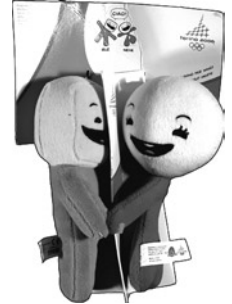

769

771

772

773

774

775

769. **Set of Eleven Full Athletics Tickets.** Multicolor, 6.7x19cm (2.6"x7.5"). August 18, Shot Put, **Stadium Ancient Olympia.** August 20 to 28, **Olympic Stadium;** and August 29, **Panathinaiko Stadium, Marathon Finish.** All unused, EF. (11 pcs.) **(\$250)**