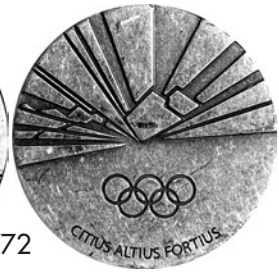

769

771

772

773

774

775

769. **Set of Eleven Full Athletics Tickets.** Multicolor, 6.7x19cm (2.6"x7.5"). August 18, Shot Put, **Stadium Ancient Olympia.** August 20 to 28, **Olympic Stadium;** and August 29, **Panathinaiko Stadium, Marathon Finish.** All unused, EF. (11 pcs.) **($250)**

TORINO, 20th OLYMPIC WINTER GAMES, 2006

1. c770. **Cased Gold First Place Winner's Medal Awarded for Cross-Country Skiing.** Goldplated silver, 10.7cm (4.2"), designed by Dario Quatrini. Torino logo. Rev. Cross-country skier and inscription "Cross-Country Skiing – Men's 15+15 km Pursuit". Edge inscribed "XX Olympic Winter Games" in Italian, French and English. The empty space in the center represents the Italian piazza. With multicolor silk ribbon. In presentation case and cardboard box. Unc. **($17,500)**
771. **Official Torch.** Blue techno-polymer-coated aluminum, 77cm (30.3") long, made by Pinfarina. *The fire was lit in Olympia on November 27, 2005, and arrived in Rome on December 8. From Rome to February 10 the torch traveled over 11,300 km across Italy, also France, Switzerland and Slovenia.* This torch was used in the torch relay and shows light discoloration at the top where the flame burned. Abt. EF. **($1,800)**
772. **Boxed Participation Medal.** Silvered bronze, 39mm. Logo. Rev. Olympic rings over motto. In circular color cardboard, within clear round box. EF. **($350)**
773. **Pair of Gold Thread Russian High Officials Patches.** Red and white, 9.8cm (3.9"). Russian double eagle embroidered with gold and silver thread. EF. (2 pcs.) **($125)**
774. **Official Hockey Puck.** 7.5cm (3"). Logo. Rev. Blue hockey player and rings. EF. **($75)**